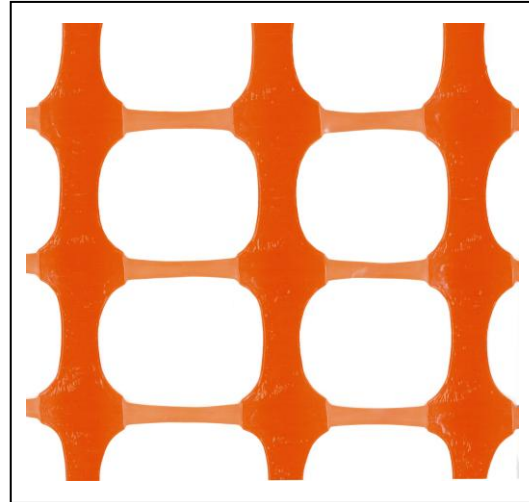

## Mono-oriented Safety Fence

### AVAILABLE ROLL DIMENSIONS AND WEIGHT

ENGLISH		METRIC	
Dimensions	Weight	Dimensions	Weight
4' x 50'	15 lbs	1.22m x 15.24m	6.8 kg
4' x 100'	30 lbs	1.22m x 30.48m	13.6 kg
4' x 164'	48 lbs	1.22m x 49.99m	22.3 kg